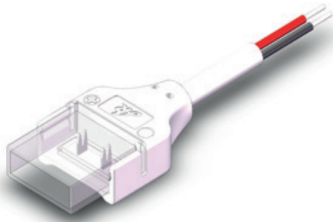

SOCKET FOR LED STRIP

MIDDLE CONNECTOR 15CM FOR OTTAWA

OTTAWA CON1

081-031-0021

MIDDLE CONNECTOR FOR OTTAWA

OTTAWA CON2

081-031-0022

OTTAWA SOCKET

081-031-0011

1 pcs Socket (220V~)

Applications

- Compatible with Ottawa LED Strip.