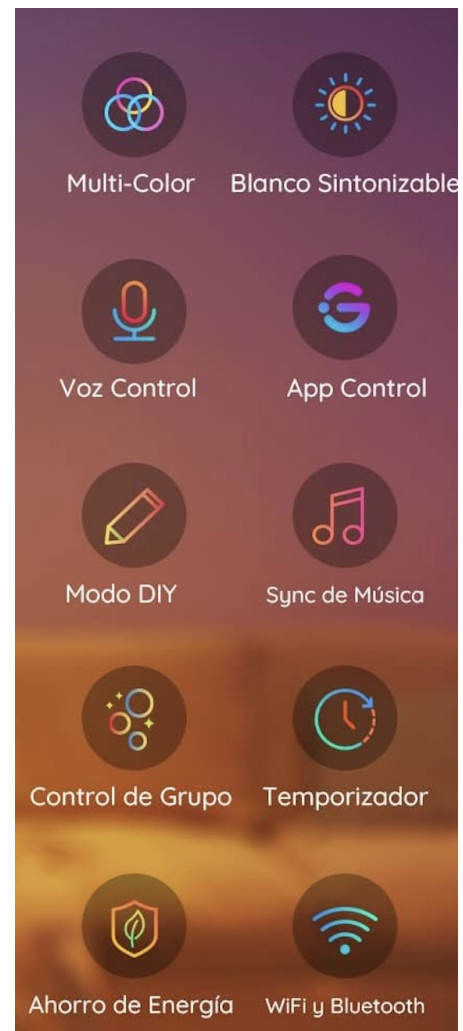

## Govee LED Smart Light Bulbs, 800lm Wi-Fi & Bluetooth Light Bulbs, Work with Alexa and Google Assistant, Matter, Dimmable RGBWW E27 9W Equivalent

- **Millions of Color Options:** Select from 16 million colors and 1-100% dimmable brightness to make your space feel more vibrant with 1000 high lumens. There are also tunable 2700k-6500k warm white to cool daylight options for reading or relaxing.
- **Light It Your Way:** With Govee Home App, you can access up to 54 scene modes for your Wi-Fi light bulbs. Our smart light bulbs change color when your phone's microphone detects sound. You can also use the timer schedule of Sunrise & Sunset to fit in with your daily routine.
- **Easy Smart Control:** With a more stable connection on Wi-Fi and Bluetooth, you can control the smart bulbs remotely using Govee Home App or voice control your smart bulbs via Alexa or Google Assistant.
- **Group Control:** Own more than one Govee smart product? Create a group to simultaneously control multiple smart bulbs from anywhere with stable 2.4GHz Wi-Fi. You can also control these color-changing light bulbs with your family for added fun.