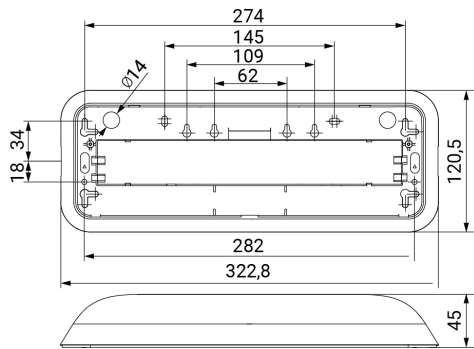

DUNNA

Technical datasheet

Emergency Lighting
Ref. D-60L

UNE 60598-2-22
230V 50HZ

Emergency Lighting: DUNNA. Reference: D-60L, manufactured by Normalux. Lumens 60 lm. Autonomy (h) 1h. Operating mode: Non Maintained. Installation: Surface Mounting. Light source: Led. Battery of: Ni-Cd 3,6V/300mAh. IP: 44. IK: 07. Version: Standard. Color: White. Casing: Self-Extinguishing ABS+PC. Voltage: 230V 50Hz. Dimensions (mm): 322 x 120 x 45 mm. Manufactured according UNE 60598-2-22 regulations. Compatible with S-TE remote control.

Dimensions (mm):

Lumens	60 lm
Color temperatures (K)	5700
Light source	Led
Autonomy (h)	1h
Battery	Ni-Cd 3,6V/300mAh
Charging	max. 24 h
Power (W)	0,4W
Operating mode	Non Maintained
Class	II
IP	44
IK	07
Operating temperature (°C)	5 to 35
Remote control	Yes

Photometric data: