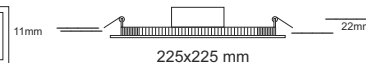

Downlight Embutir Quadrado LED 4200K, Baixo Perfil

Ref.	Colour / Cor	Lamp	W	Lum
SL70011BR-20W-84	White / Branco	LED	20W	2070
SL70011AE-20W-84	Nikel / Aço Escovado	LED	20W	2070